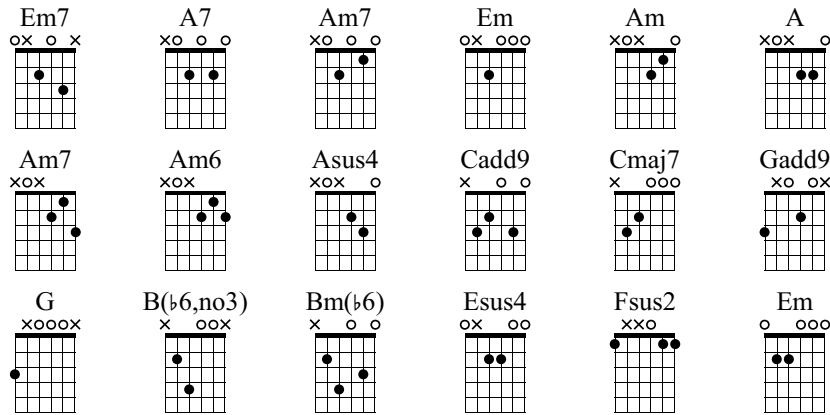

The Last of Us

Gustavo Santaolalla

Music by Gustavo Santaolalla
Tabbed/Arr. by Miloud Gallego

Standard tuning

♩. = 102

Capo fret 5

let ring throughout

el.g...

Musical notation for measures 1-3. The top staff is a treble clef with a 12/8 time signature. The bottom staff shows guitar tablature for strings T, A, and B. Measure 1 includes dynamics *p*, *m*, and *a*. Measure 2 includes a *m* dynamic. Measure 3 includes a *p* dynamic.

Musical notation for measures 4-6. Measure 4 includes a first ending bracket labeled '1.'. Measure 5 includes a second ending bracket labeled '2.'. Measure 6 includes a repeat sign. The bottom staff shows guitar tablature with fret numbers 4, 5, and 6.

Musical notation for measures 7-9. The bottom staff shows guitar tablature with fret numbers 2, 4, and 4.

Musical notation for measures 10-12. Measure 10 includes a 'Da Coda' instruction. Measure 12 includes dynamics *H* and *P*. The bottom staff shows guitar tablature with fret numbers 2, 4, 3, 2, 0, 2, and 0.